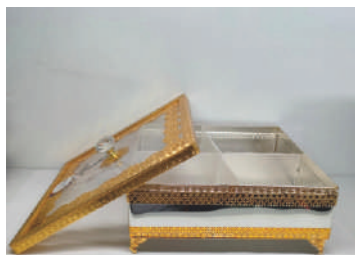

WGS - 58
Small Tray
48 PCS/CTN
MRP : 399/-

WGS -53
Round Tray (7.5")
24 PCS/CTN
MRP : 925/-

WGS -40 (Silver)
Round Dry Fruit Box
With Partition (10"X10")
8 SET/CTN
MRP : 2725/-

WGS -05
Small Tray (9.5"X7")
48 PCS/CTN
MRP : 399/-

WGS -72 (Gold)
Square Dry Fruit Box
(10"X10")
8 PCS/CTN
MRP : 2995/-

WGS -73 (Gold Silver)
Round Dry Fruit Box
10"X10"
8 SET/CTN
MRP : 2895/-

WGS -151 (Gold) NEW
METAL SERVING TRAY
SET OF TWO (M/S)
M(16"X11")/S(13.5"X9.5")
6 PCS/CTN
MRP : 3850/-